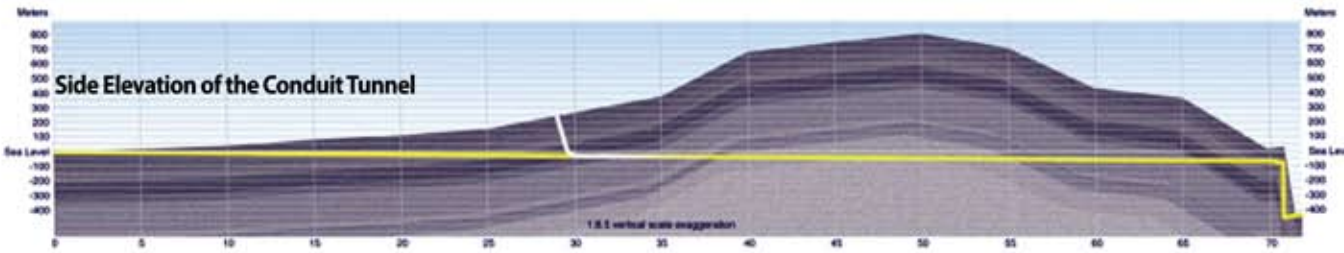

# Med-Dead Water & Energy Conduit

**- TBM Tunnel Boring Machine**